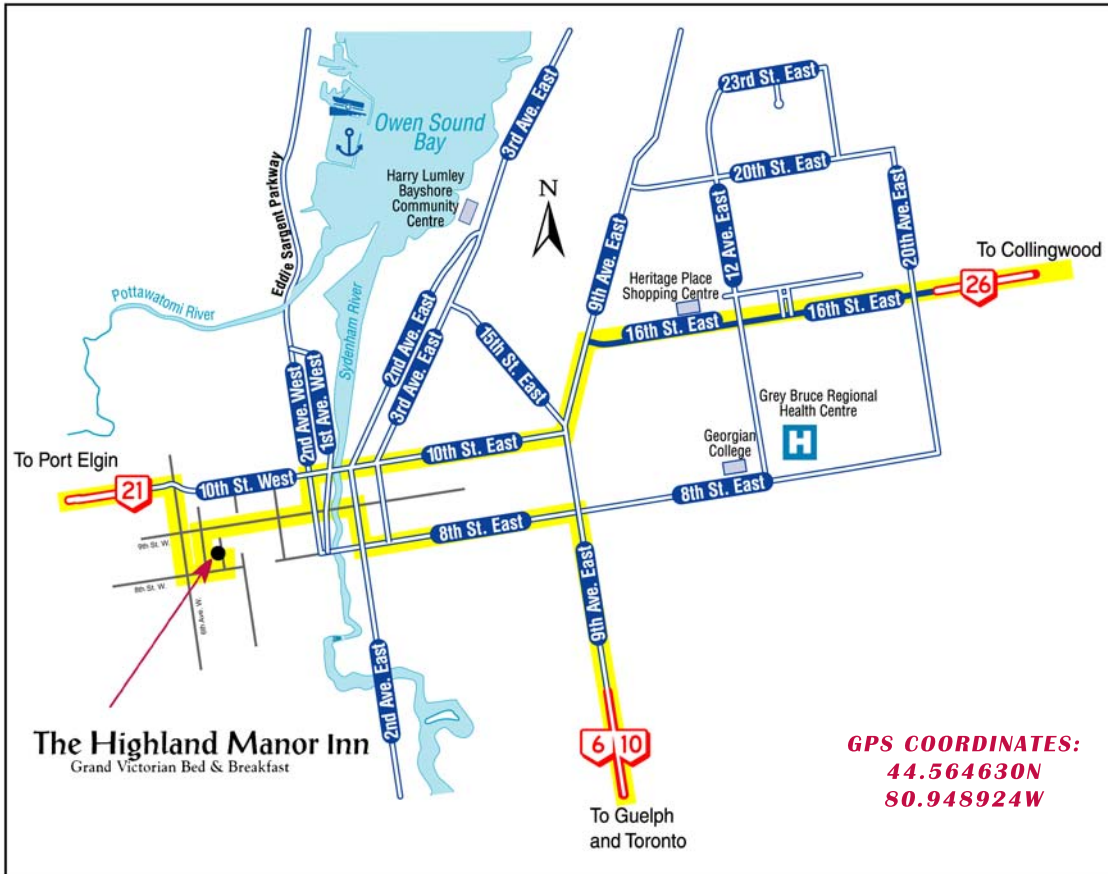

The Highland Manor

Grand Victorian Bed & Breakfast

Linda & Paul - Toll Free: 1-877-372-2699 - Tel: (519) 372-2699
867 4th Ave "A" West, Owen Sound, Ontario Canada, N4K 6L5
Web: www.highlandmanor.ca - Email: info@highlandmanor.ca

Directions coming from Hwy 6 & 10:

- Take Highway 10 north to Owen Sound.
- At 10th St. East (Tim Horton's), turn left and go down the hill into downtown.
- Turn left at 2nd Ave. East (Mr. Sub) and go 1 block south.
- Turn right at 9th St. East, and stay on it as it becomes 9th St. West.
- At the top of the steep hill, turn left onto 5th Ave. West
- Take your first left onto 8th St. West.
- Take your first left onto 4th Ave. "A" West (our street)
- We are at the end of the cul de sac: number 867